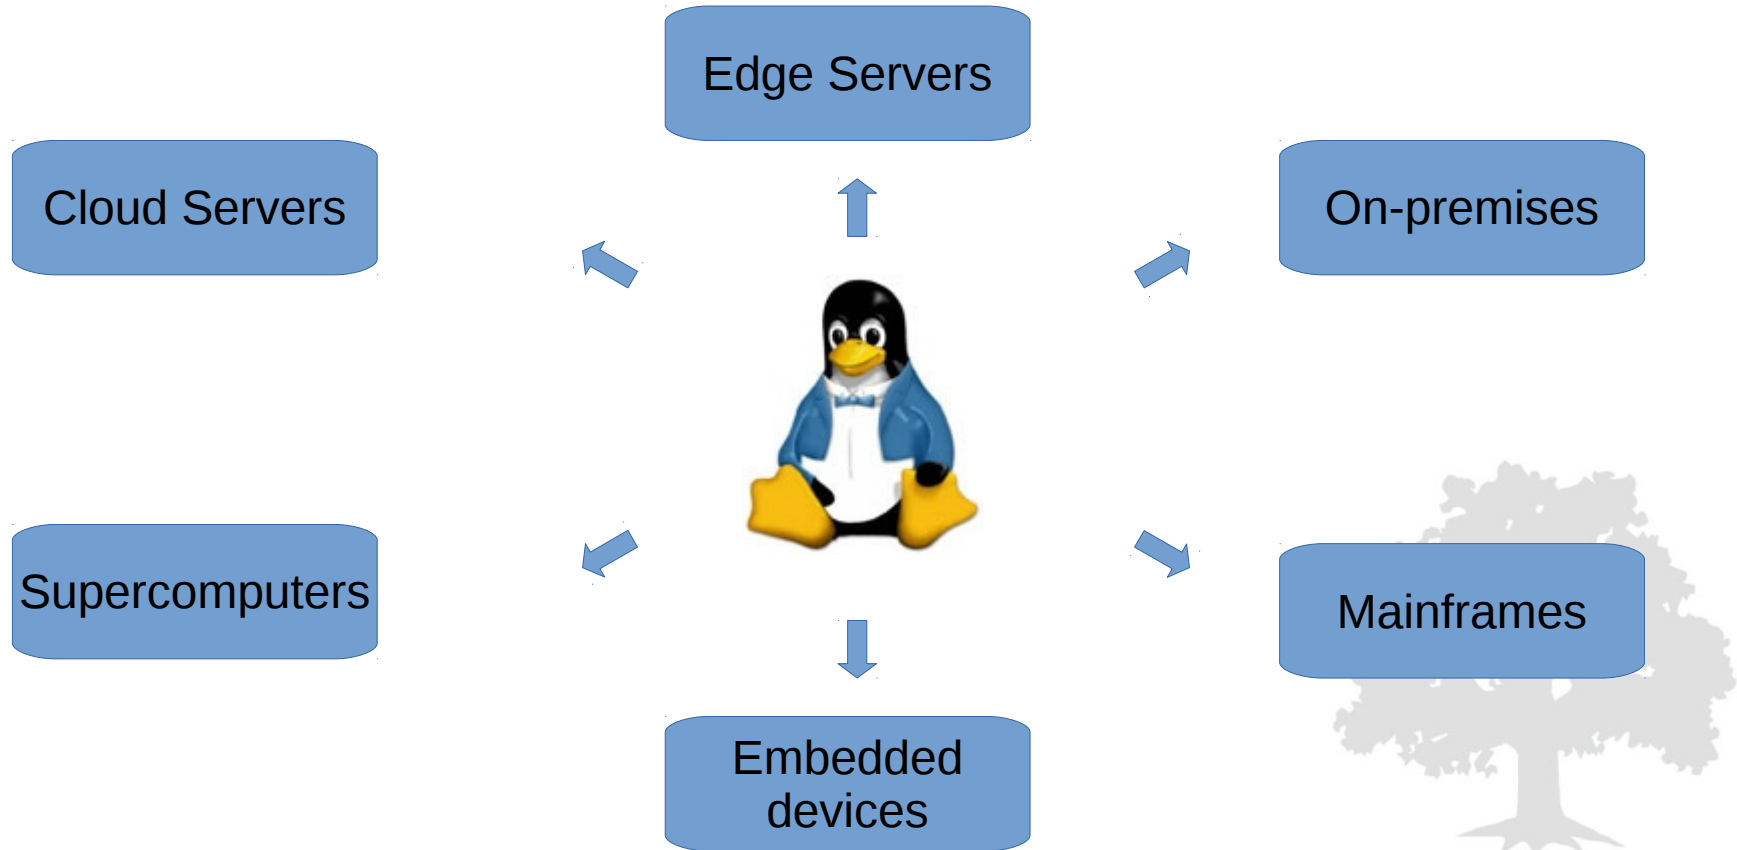

Linux Still on Huge Growth Curve